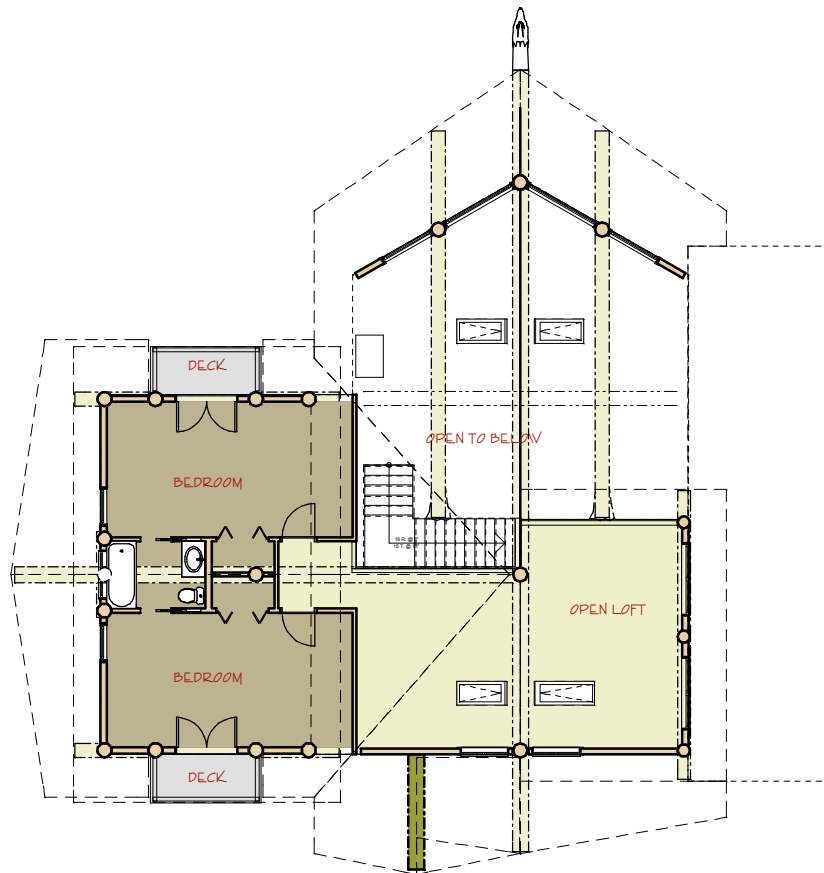

MAIN FLOOR PLAN

CANADA DIVISION
 841A S MACKENZIE AVE
 WILLIAMS LAKE, B.C.
 CANADA
 PH (250) 392-5577
 FAX (250) 392-5581

U.S. DIVISION
 1100 N. BEE LINE HIGHWAY
 PAYSON, ARIZONA
 UNITED STATES
 PH (928) 472-8073
 PH (928) 474-2514
 FAX (928) 474-8991

The Fairview
 Main: 1865 sq. ft.
 Loft: 1125 sq. ft.
 Total: 2990 sq. ft.

LOFT FLOOR PLAN

CANADA DIVISION
 8414 S MACKENZIE AVE
 WILLIAMS LAKE, B.C.
 CANADA
 P|| (250) 392 - 5577
 FAX (250) 392 - 5581

U.S. DIVISION
 1100 N. BEE LINE HIGHWAY
 PAYSON, ARIZONA
 UNITED STATES
 P|| (928) 472 - 8073
 P|| (928) 474 - 2514
 FAX (928) 474 - 8991

The Fairview
 Main: 1865 sq. ft.
 Loft: 1125 sq. ft.
 Total: 2990 sq. ft.