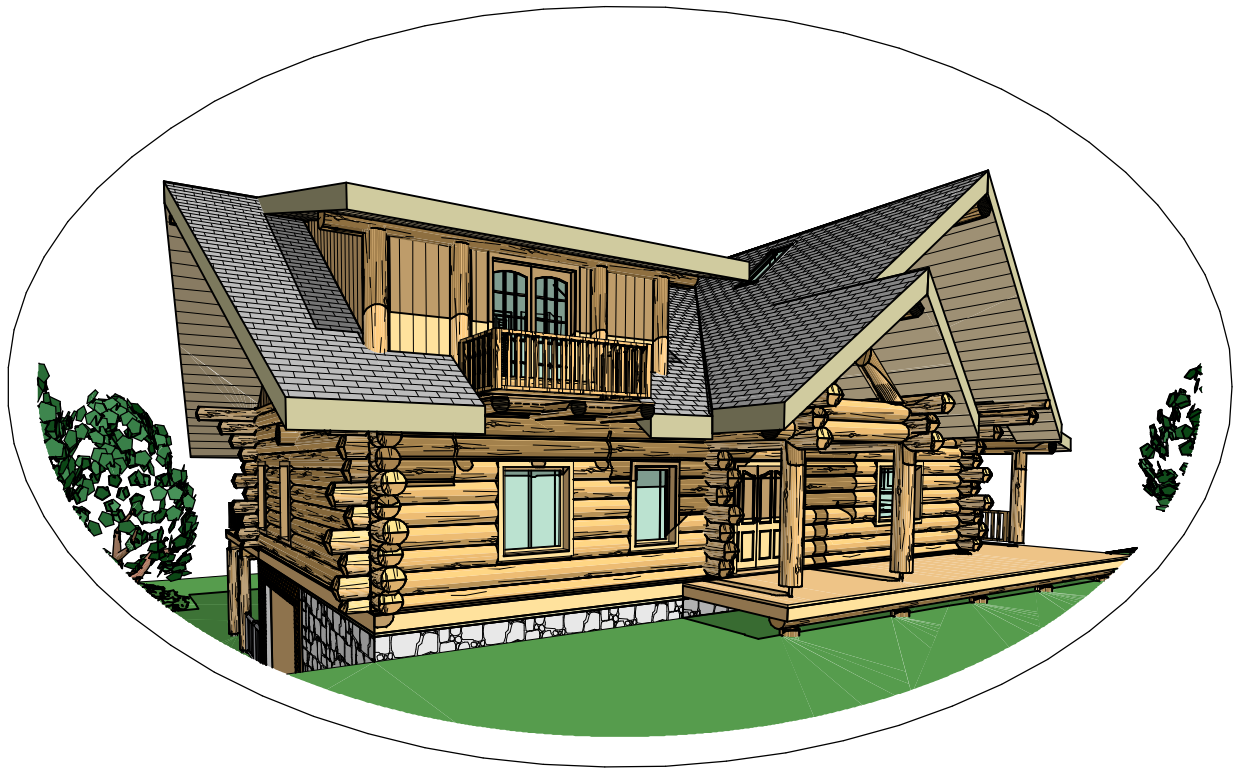

The Fairview
 Main: 1865 sq. ft.
 Loft: 1125 sq. ft.
 Total: 2990 sq. ft.

LOFT FLOOR PLAN

CANADA DIVISION
 8414 S MACKENZIE AVE
 WILLIAMS LAKE, B.C.
 CANADA
 P|| (250) 392 - 5577
 FAX (250) 392 - 5581

U.S. DIVISION
 1100 N. BEE LINE HIGHWAY
 PAYSON, ARIZONA
 UNITED STATES
 P|| (928) 472 - 8073
 P|| (928) 474 - 2514
 FAX (928) 474 - 8991

The Fairview
 Main: 1865 sq. ft.
 Loft: 1125 sq. ft.
 Total: 2990 sq. ft.